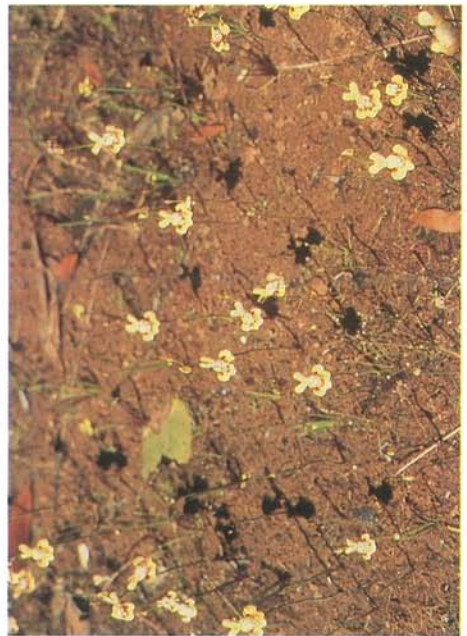

*Utricularia capilliflora*—Near Darwin, Australia. P. Taylor/Kew photo (with assistance by Dr. Arthur Weston). Note erect corolla appendages in this small, annual terrestrial.

*Utricularia dunstaniae*—Near Darwin, Australia. P. Taylor/Kew photo (with assistance by Dr. Arthur Weston). Note erect corolla appendages.

*Utricularia lasiocaulis*—Near Darwin, Australia. P. Taylor/Kew photo.

*Utricularia fulva*—Near Darwin, Australia. P. Taylor/Kew photo. A group of plants.